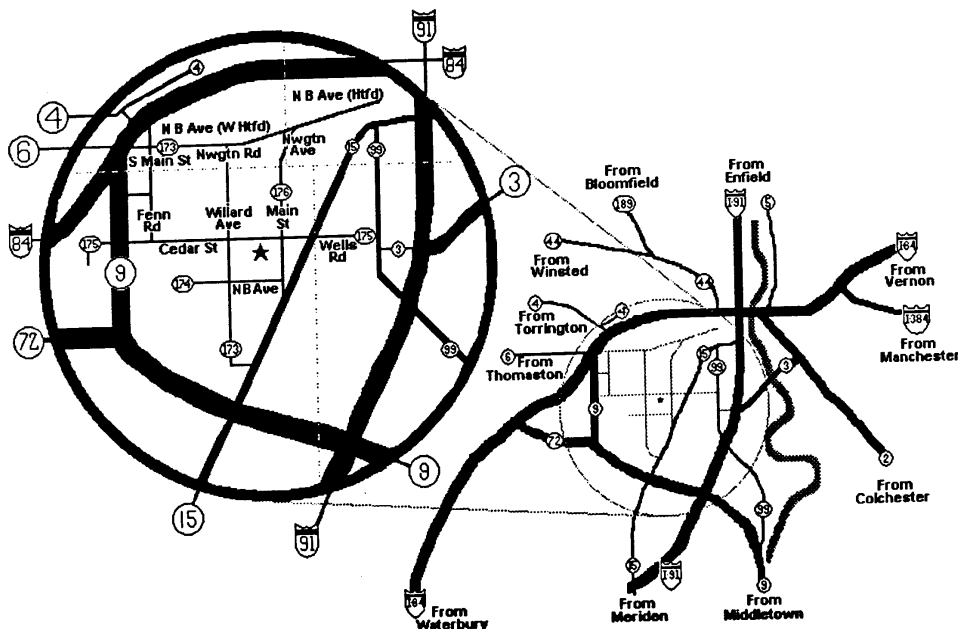

From I-84 Westbound east of Hartford: Follow signs for Rtes. 5 & 15 (Berlin Turnpike). Follow directions from Turnpike listed below.

From I-84 Eastbound: Take Exit 39-A for Rte. 9 to Middletown. Take 2nd exit to Ella Grasso Blvd. At the end of the off-ramp turn left. Turn Right on Fenn Road. Take a left onto Cedar St.(Rte. 175). Take a right from Cedar St. (Rte. 175) onto Willard Avenue (Rt. 173 S.). Take first left onto Garfield Street. Take a left just past Mazzoccoli Way to enter the library parking lot on Garfield Street.

From Rte. 72 Eastbound: Take Exit for Rte. 9 North. Take Exit 29 for Rte. 175, Newington. Take right onto Cedar Street, Rte. 175. Take a right from Cedar St. (Rte. 175) onto Willard Avenue (Rt. 173 S.) Take first left onto Garfield Street. Take the first left just past Mazzoccoli Way to enter the library parking lot on Garfield Street.

From I-91 Southbound: Take exit 28 for Rtes. 5 & 15 (Berlin Turnpike). Follow directions from Turnpike listed below.

From I-91 Northbound: Take exit 27 for Rtes. 5 and 15 (Berlin Turnpike). Follow directions from Turnpike listed below.

From the Berlin Turnpike (Rte. 15) either direction: Take exit for Rte. 175, go west to Newington. Take a left onto Main Street (Rte.176 S.) Take a right onto Garfield. Take a right just before Mazzoccoli Way to enter the library parking lot on Garfield Street.