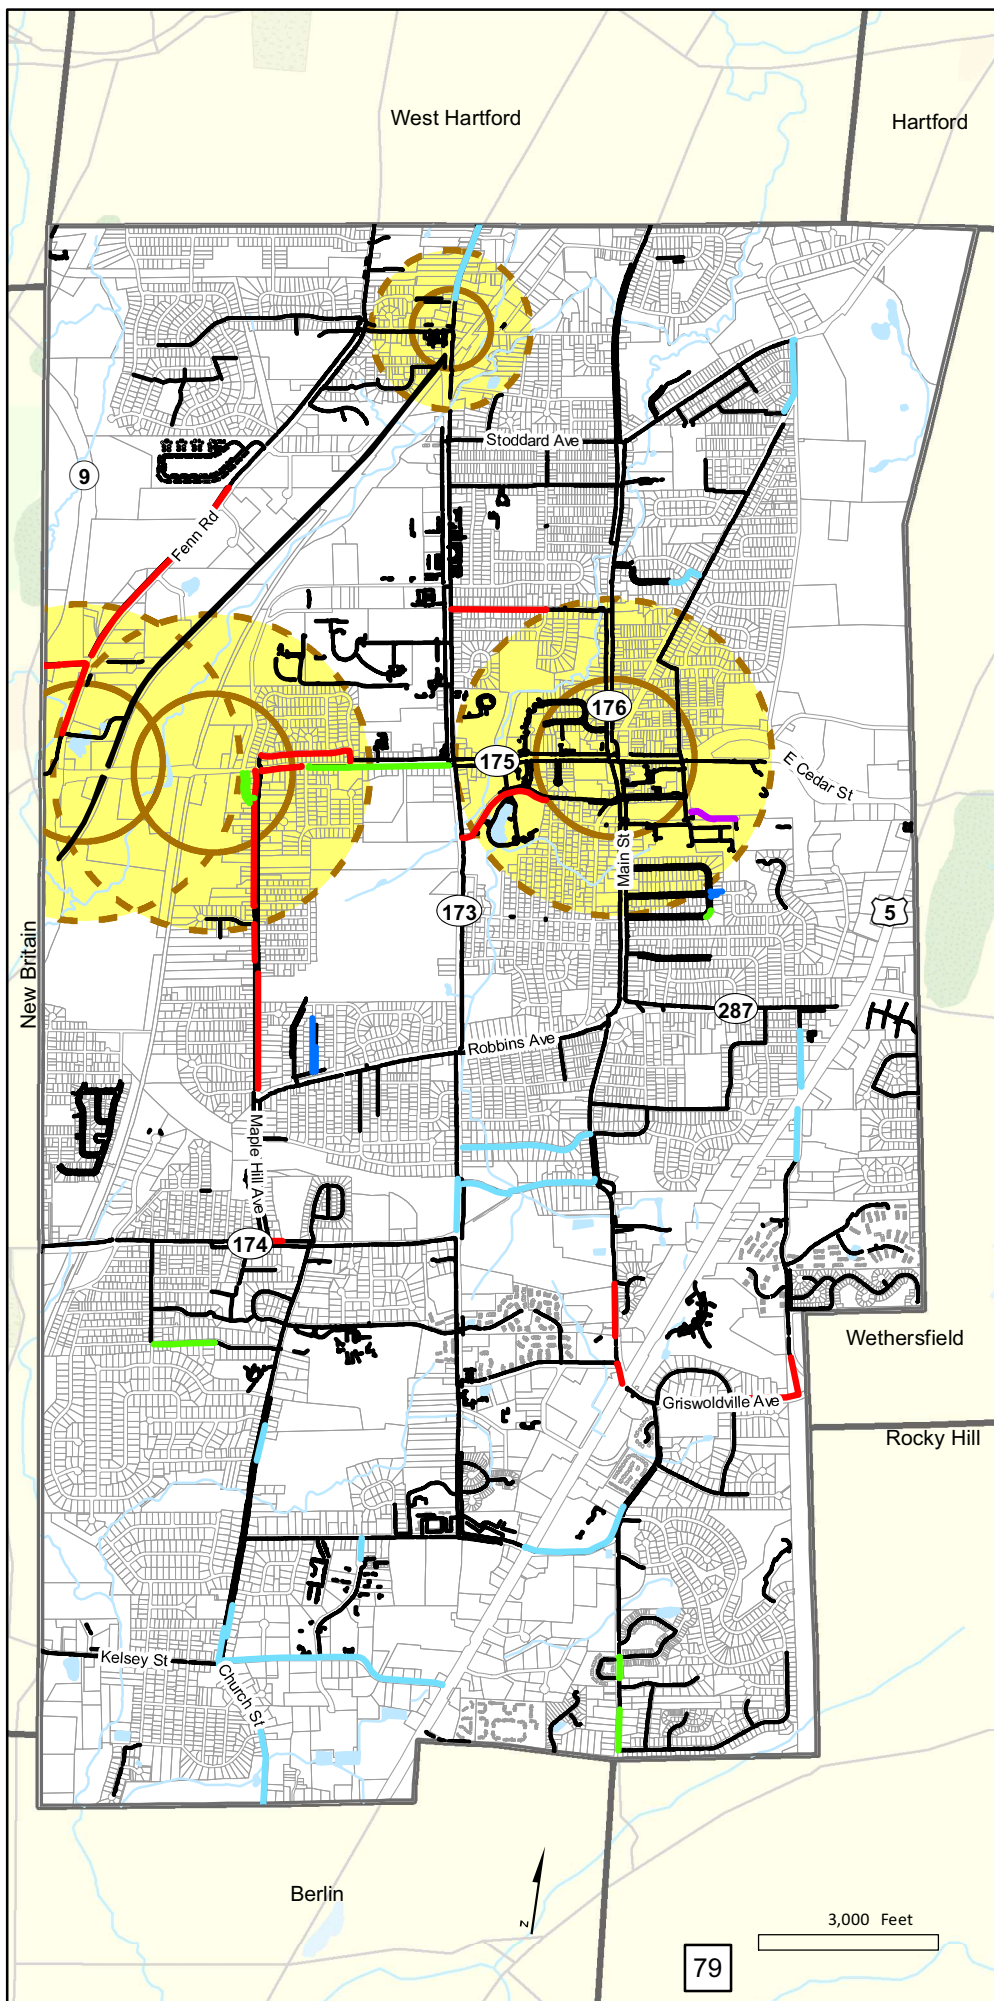

Pedestrian Plan

Newington, CT

Pedestrian Facilities

Current Sidewalk

Future Sidewalk

High Priority

Medium Priority

Low Priority

Sidewalk to be removed

Sidewalk to be replaced

Core Area / Walk Radius

Fringe Area / Walk Radius