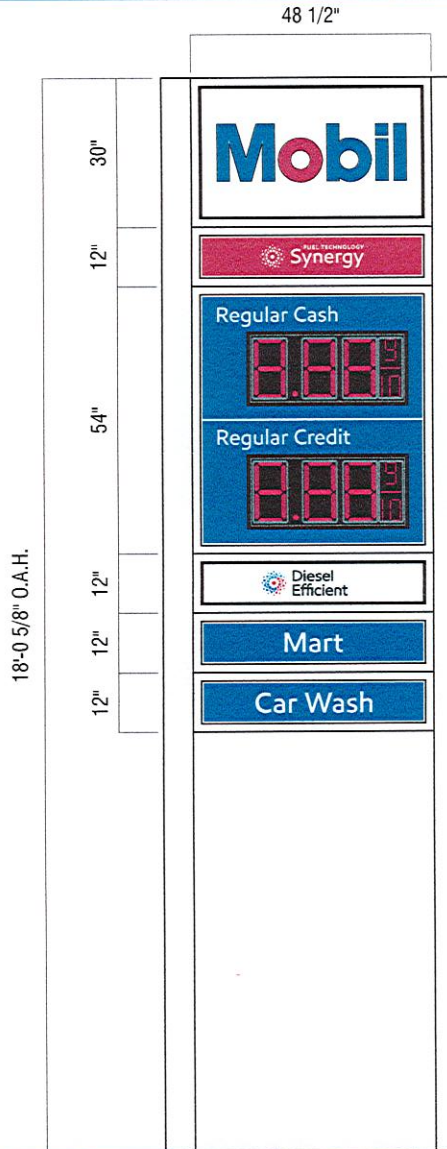

A MAIN ID VISUALS

Site Map: **A** Main ID **B** Forecourt

Existing

Proposed Sign Reface

- Custom Mobil Sign System - Option 2**
- New 30" x 48-1/2" TP Sign - Pinnacle LED illuminated Mobil - Pan formed embossed face
 - New 12" x 48-1/2" TP Sign - Pinnacle LED illuminated Synergy - Pan formed face
 - New 54" x 48-1/2" TP Sign - Pinnacle LED illuminated 2P Price - Pan formed face
 - Regular Cash - 12" Red Able 7-Segment LEDs
 - Regular Credit - 12" Red Able 7-Segment LEDs
 - New 12" x 48-1/2" TP Sign - Pinnacle LED illuminated Diesel Efficient logo - Pan formed face
 - New 12" x 48-1/2" TP Sign - Pinnacle LED illuminated Mart - Pan formed face
 - New 12" x 48-1/2" TP Sign - Pinnacle LED illuminated Car Wash - Pan formed face
- Note: EMprint Semibold font style

Project Name	PBL #	Customer	Created by
ExxonMobil	329108	ExxonMobil	B.Dighero
Revision #	Date	Scale	Page #
R1	03_01_2022	NA	2 OF 17

Brand Book
 Site Image Materials Maintenance
 2 Northfield Plaza, Ste 250
 Northfield, IL 60093
 P: (847) 441-1818 F: (847) 592-9564